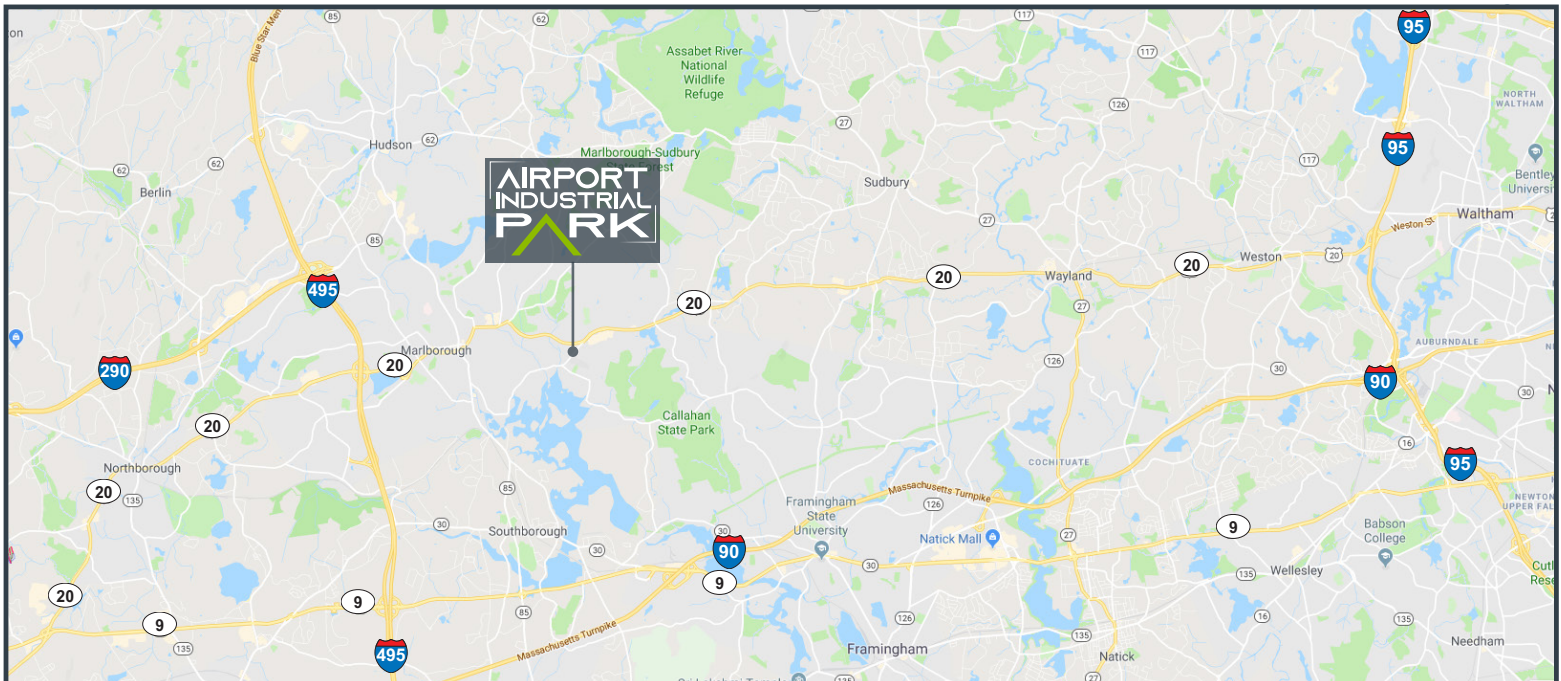

NEARBY HIGHWAYS

Brendan Carroll
508.309.8768
leasing2@cgpllc.net