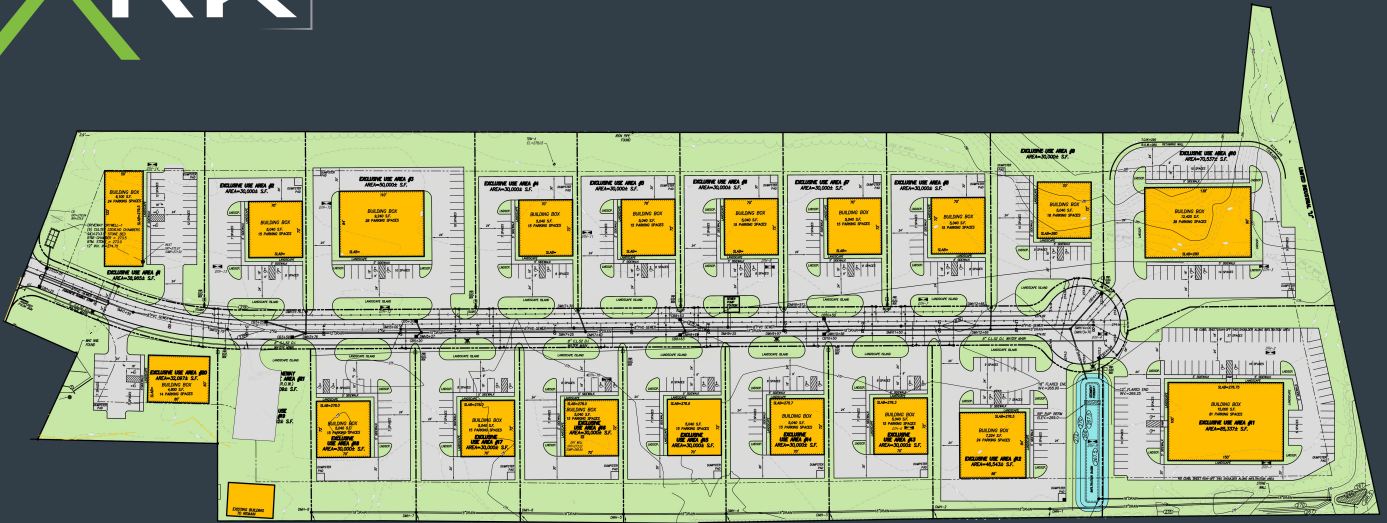

AIRPORT INDUSTRIAL PARK

685 Farm Rd, Marlborough, MA

Industrial Lots For Sale

From .5 Acres to 2 Acres

Aerial view of Airport Industrial Park showing a runway, taxiway, and several aircraft parked on the tarmac. The word 'MARLBOROUGH' is painted in large yellow letters on the asphalt. A callout box with the 'AIRPORT INDUSTRIAL PARK' logo points to a specific area on the tarmac.

AIRPORT INDUSTRIAL PARK

Brendan Carroll
508.309.8768
leasing2@cgpllc.net

 **CAPITAL GROUP**
PROPERTIES

Industrial Lots For Sale

From .5 Acres to 2 Acres

AIRPORT INDUSTRIAL PARK

NEARBY HIGHWAYS

Brendan Carroll
508.309.8768
leasing2@cgpllc.net