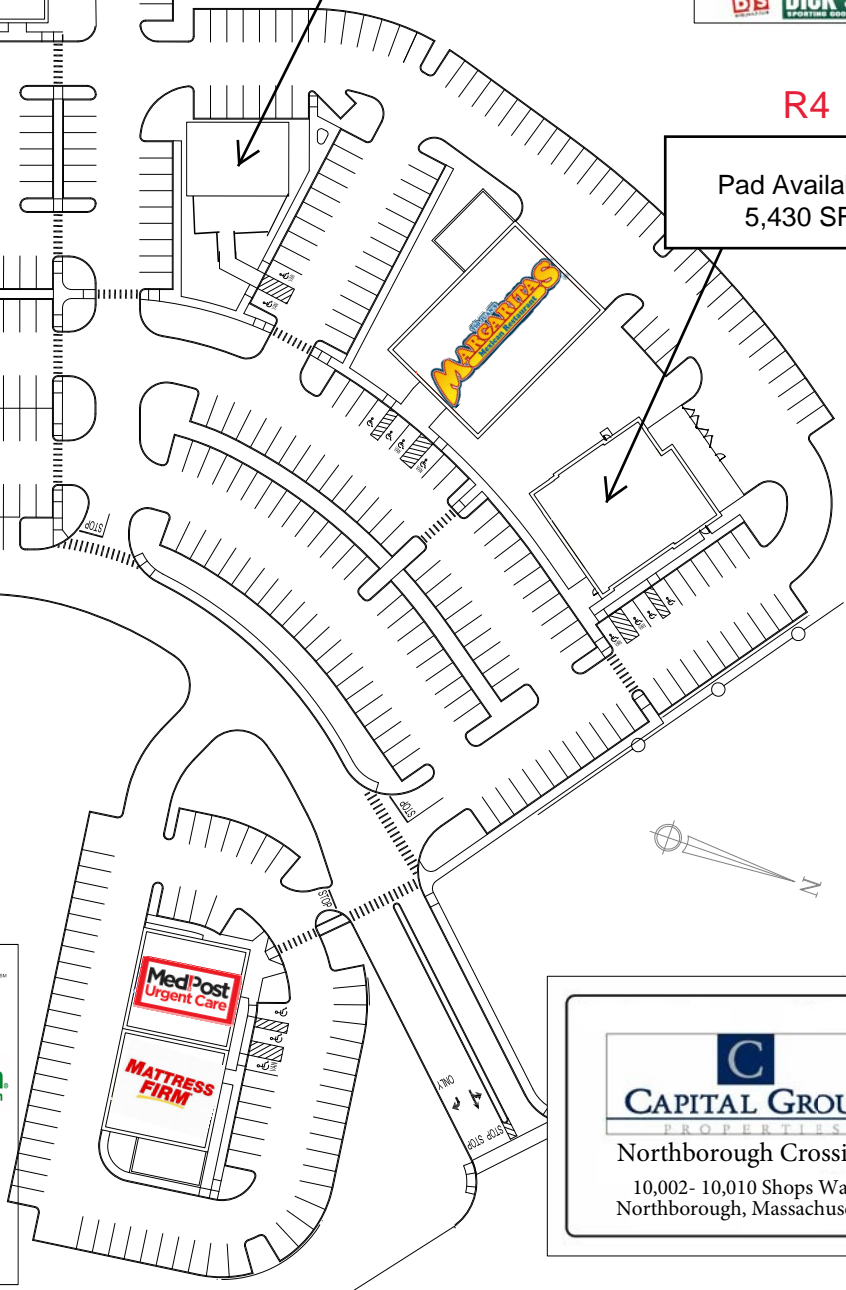

R1

R2

R6

3,000 SF PAD

R4

Pad Available  
5,430 SF

CAPITAL GROUP PROPERTIES

Northborough Crossing  
10,002- 10,010 Shops Way  
Northborough, Massachusetts